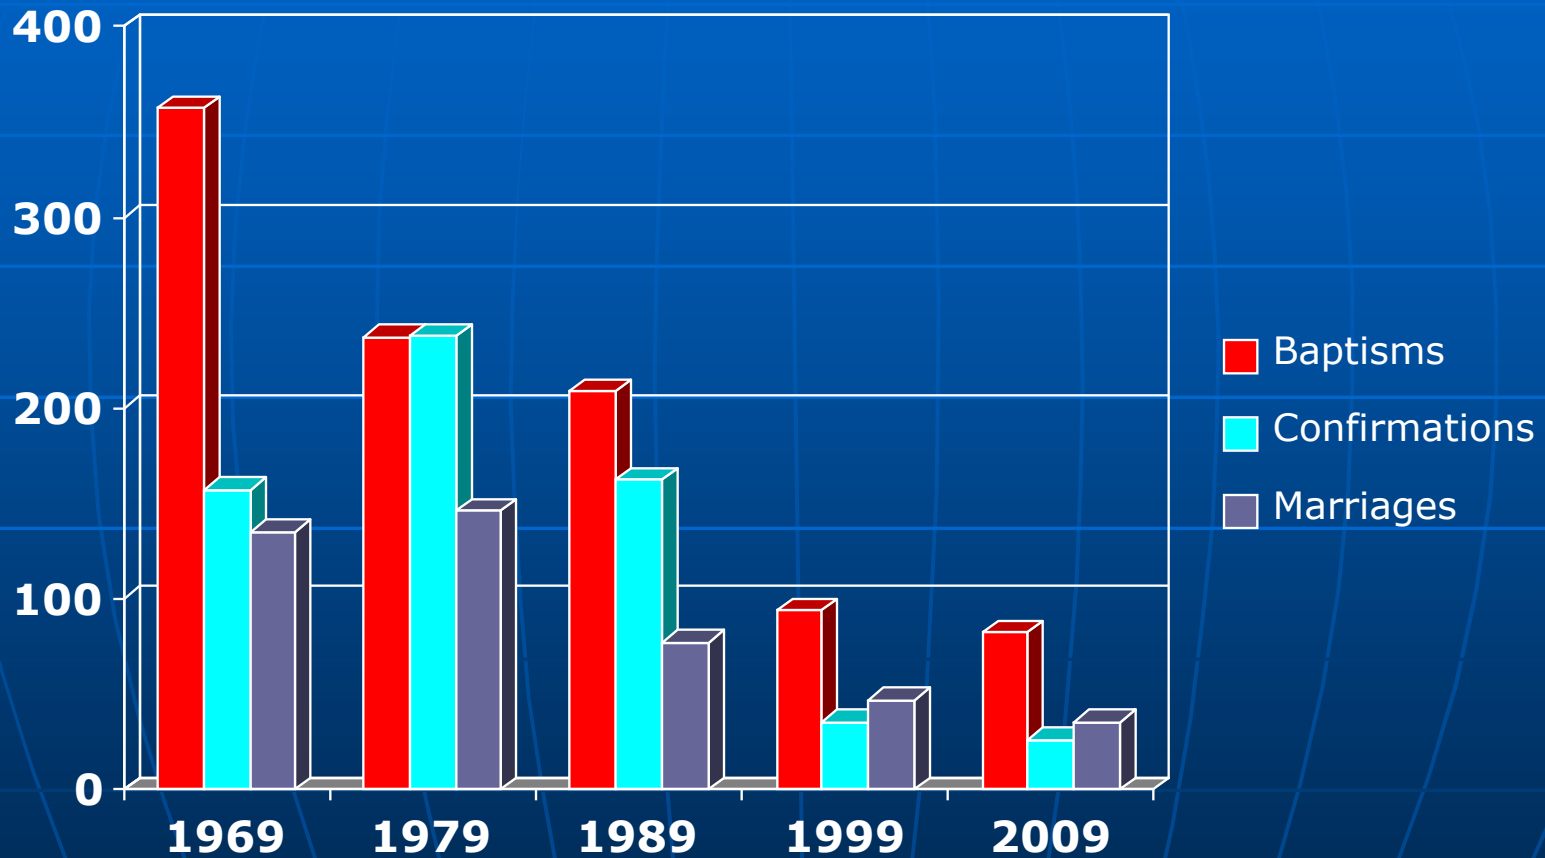

40 years in the Diocese of Quebec