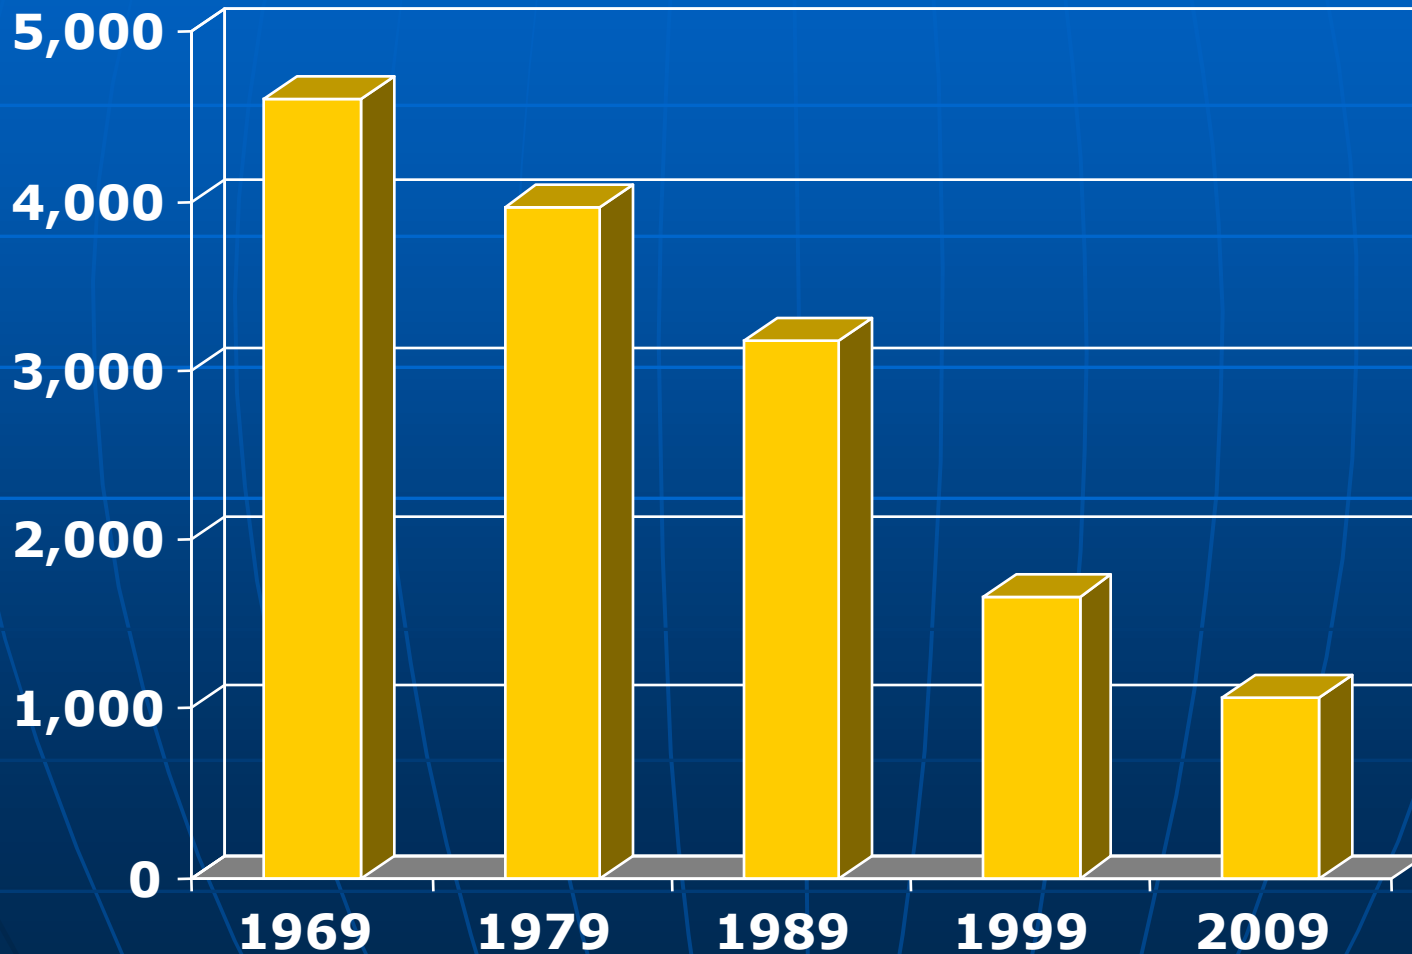

40 years in the Diocese of Quebec

Holy Communion