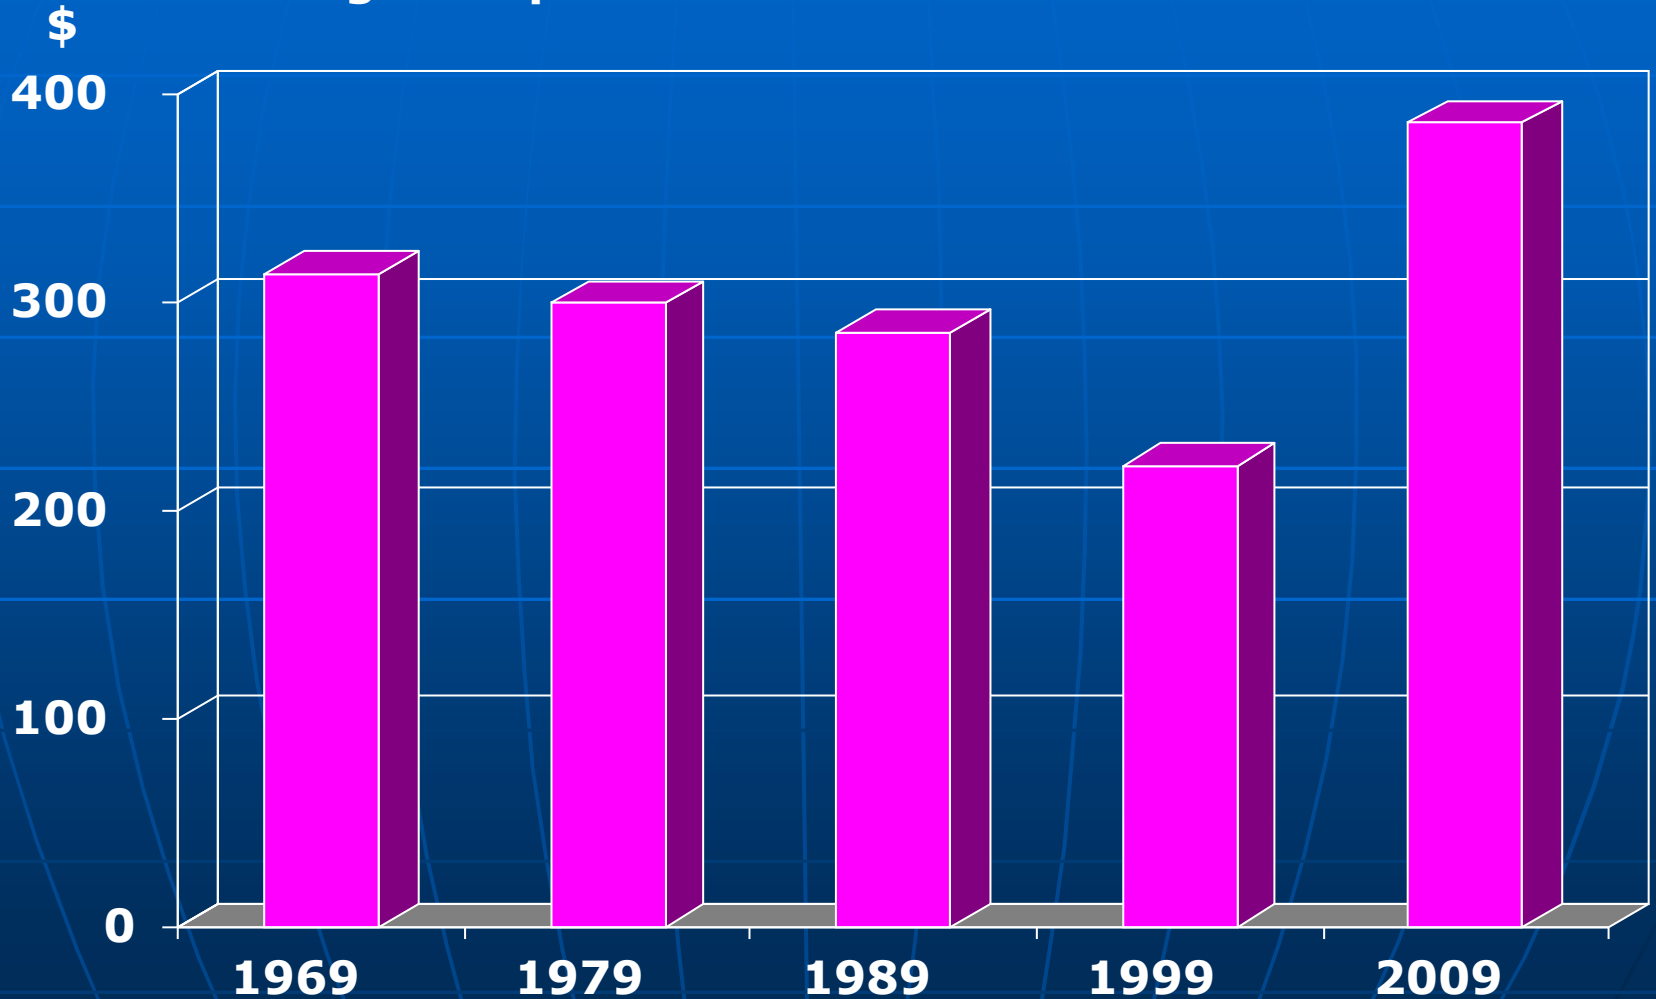

Diocese of Quebec

En Gaspésie - Îles de-la-Madeleine
le patrimoine religieux en héritage!

Vendredi 13 mai 2011

40 years in the Diocese of Quebec

40 years in the Diocese of Quebec

Households by Deanery

40 years in the Diocese of Quebec

Average Gift per Household in Current dollars

40 years in the Diocese of Quebec

Average Gift per Household in Constant dollars

30 years in the Diocese of Quebec

Average Attendance

40 years in the Diocese of Quebec