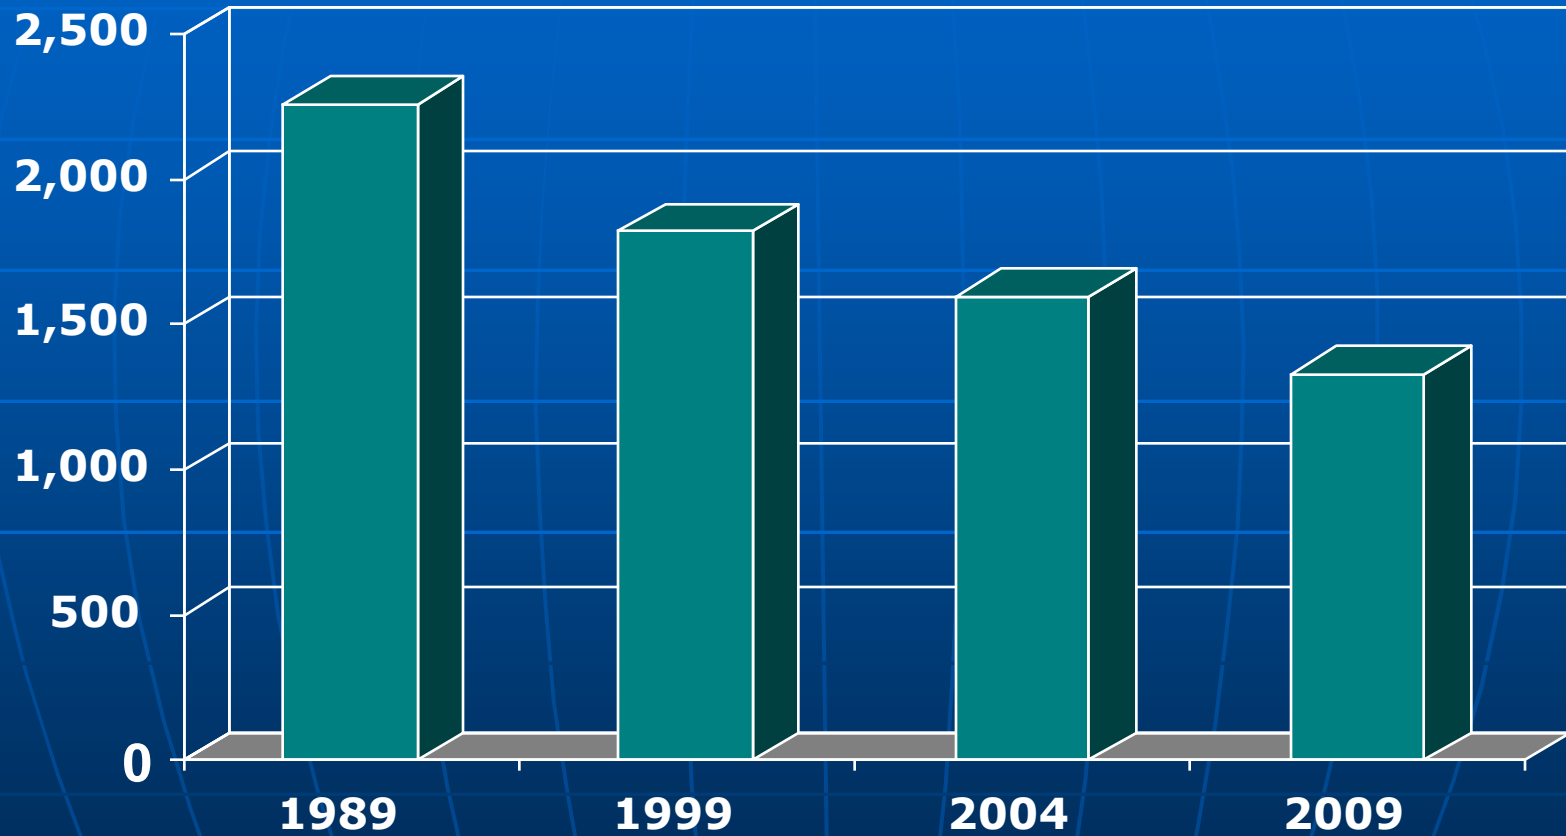

Average Gift per Household in Current dollars

40 years in the Diocese of Quebec

Average Gift per Household in Constant dollars

30 years in the Diocese of Quebec

Average Attendance

40 years in the Diocese of Quebec