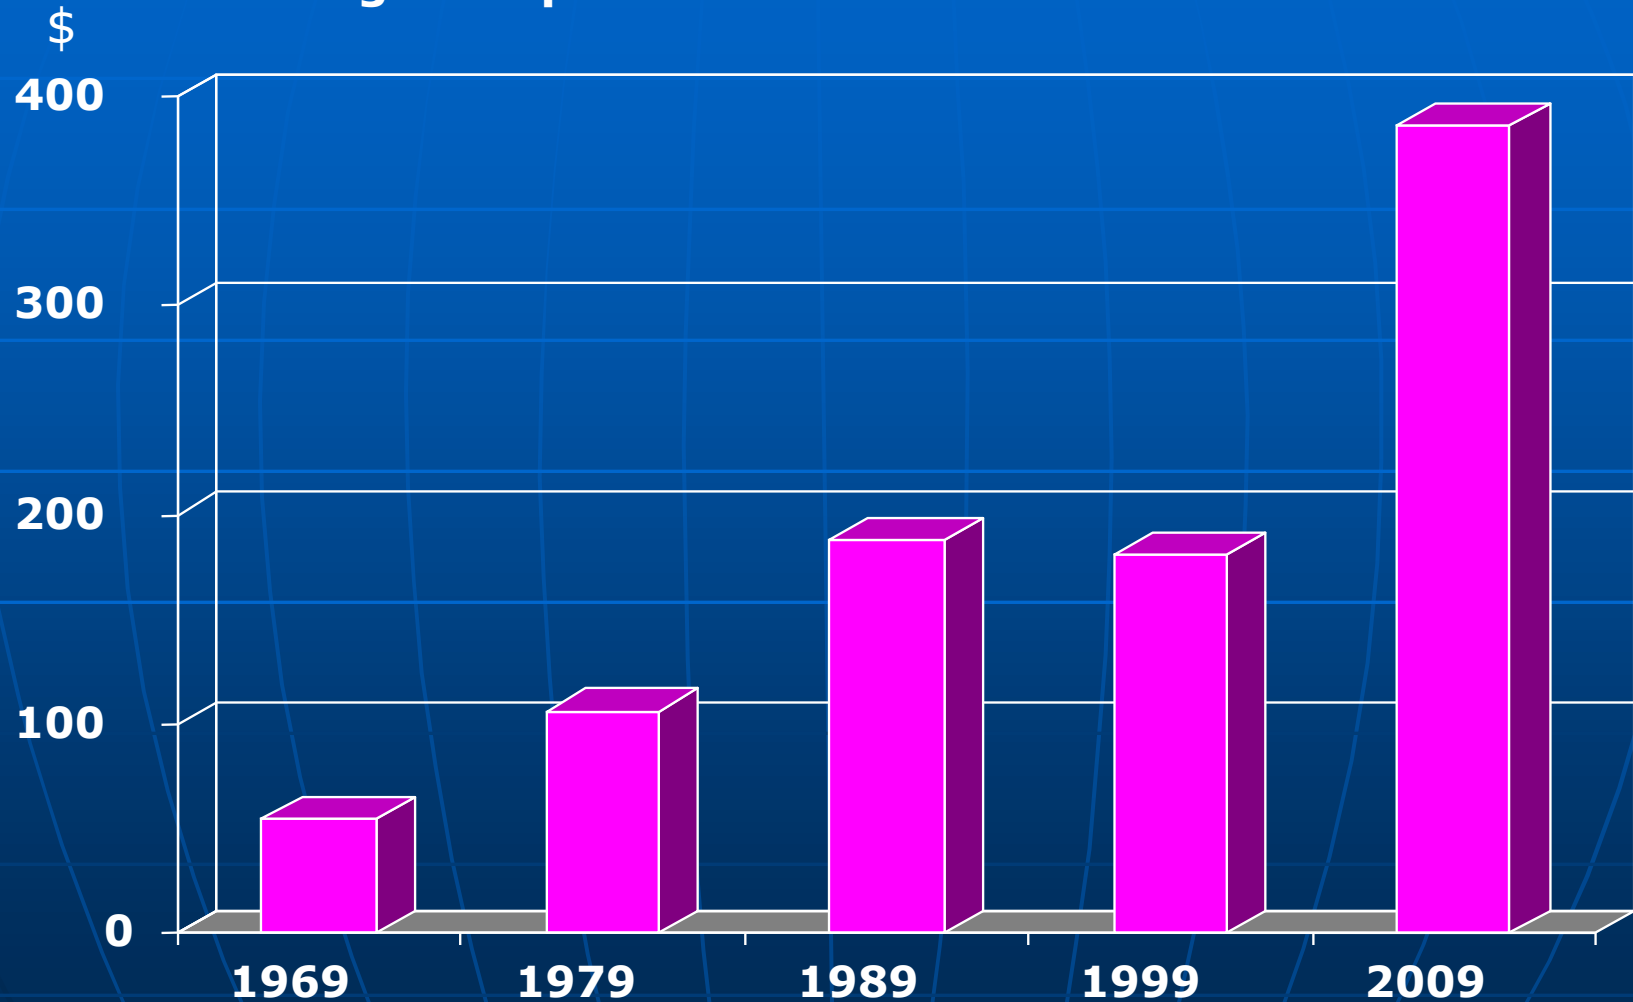

Diocese of Quebec

En Gaspésie - Îles de-la-Madeleine
le patrimoine religieux en héritage!

Vendredi 13 mai 2011

40 years in the Diocese of Quebec

40 years in the Diocese of Quebec

Households by Deanery

40 years in the Diocese of Quebec

Average Gift per Household in Current dollars

40 years in the Diocese of Quebec

Average Gift per Household in Constant dollars

30 years in the Diocese of Quebec

Average Attendance

40 years in the Diocese of Quebec