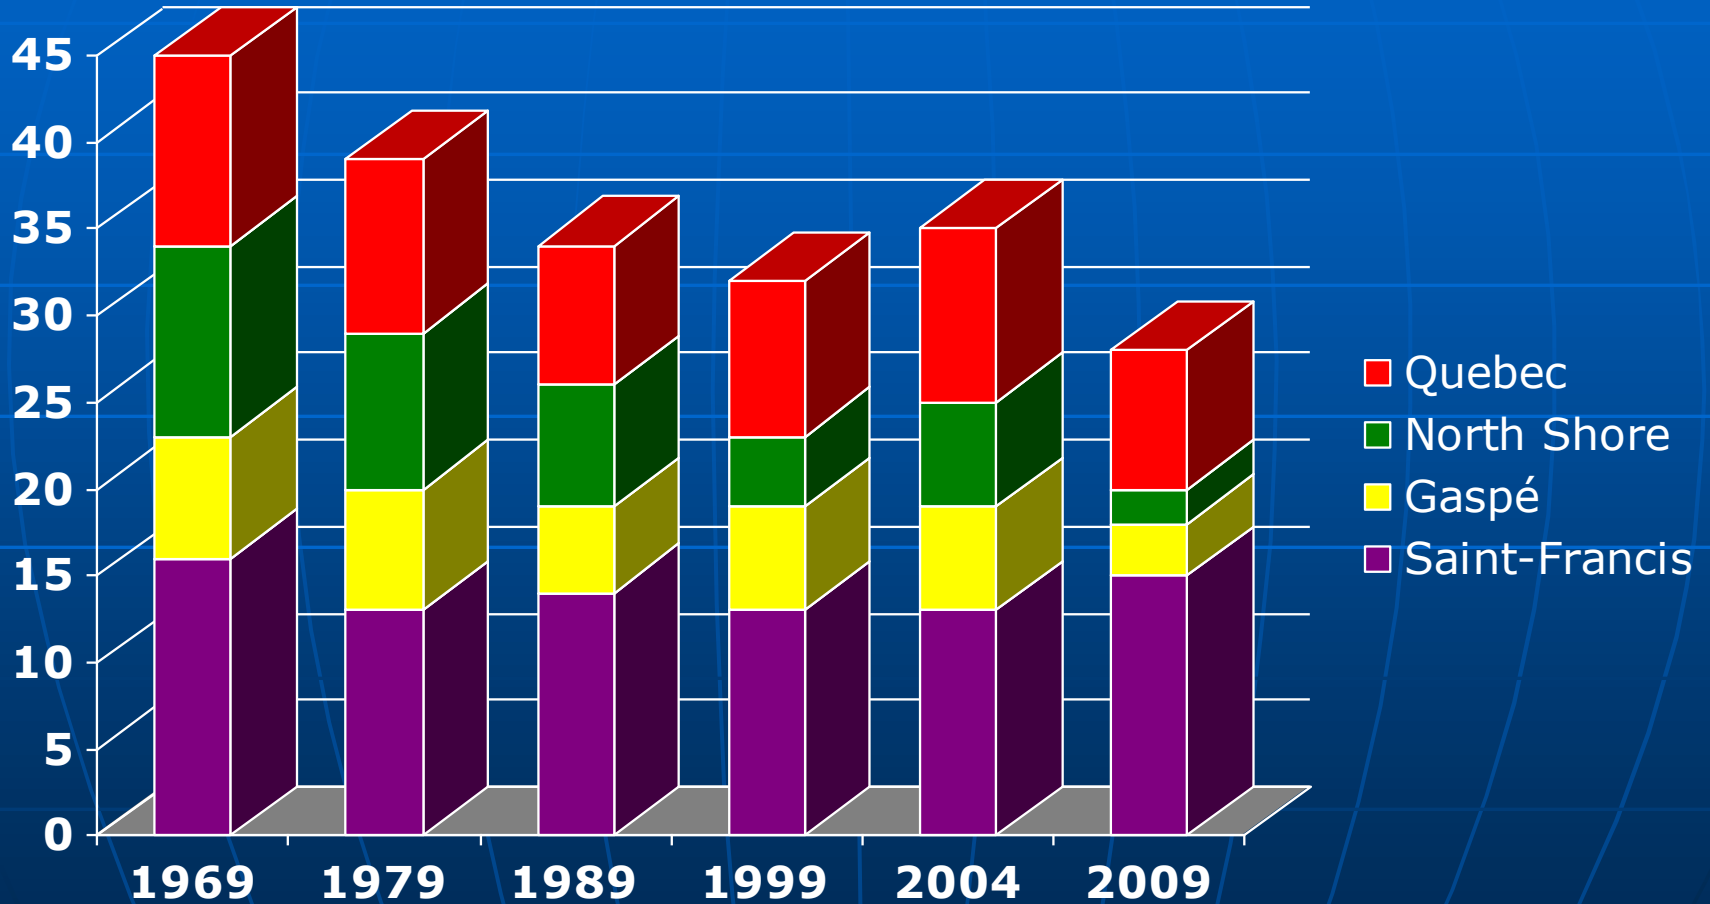

40 years in the Diocese of Quebec

Number of Clergy by Deanery