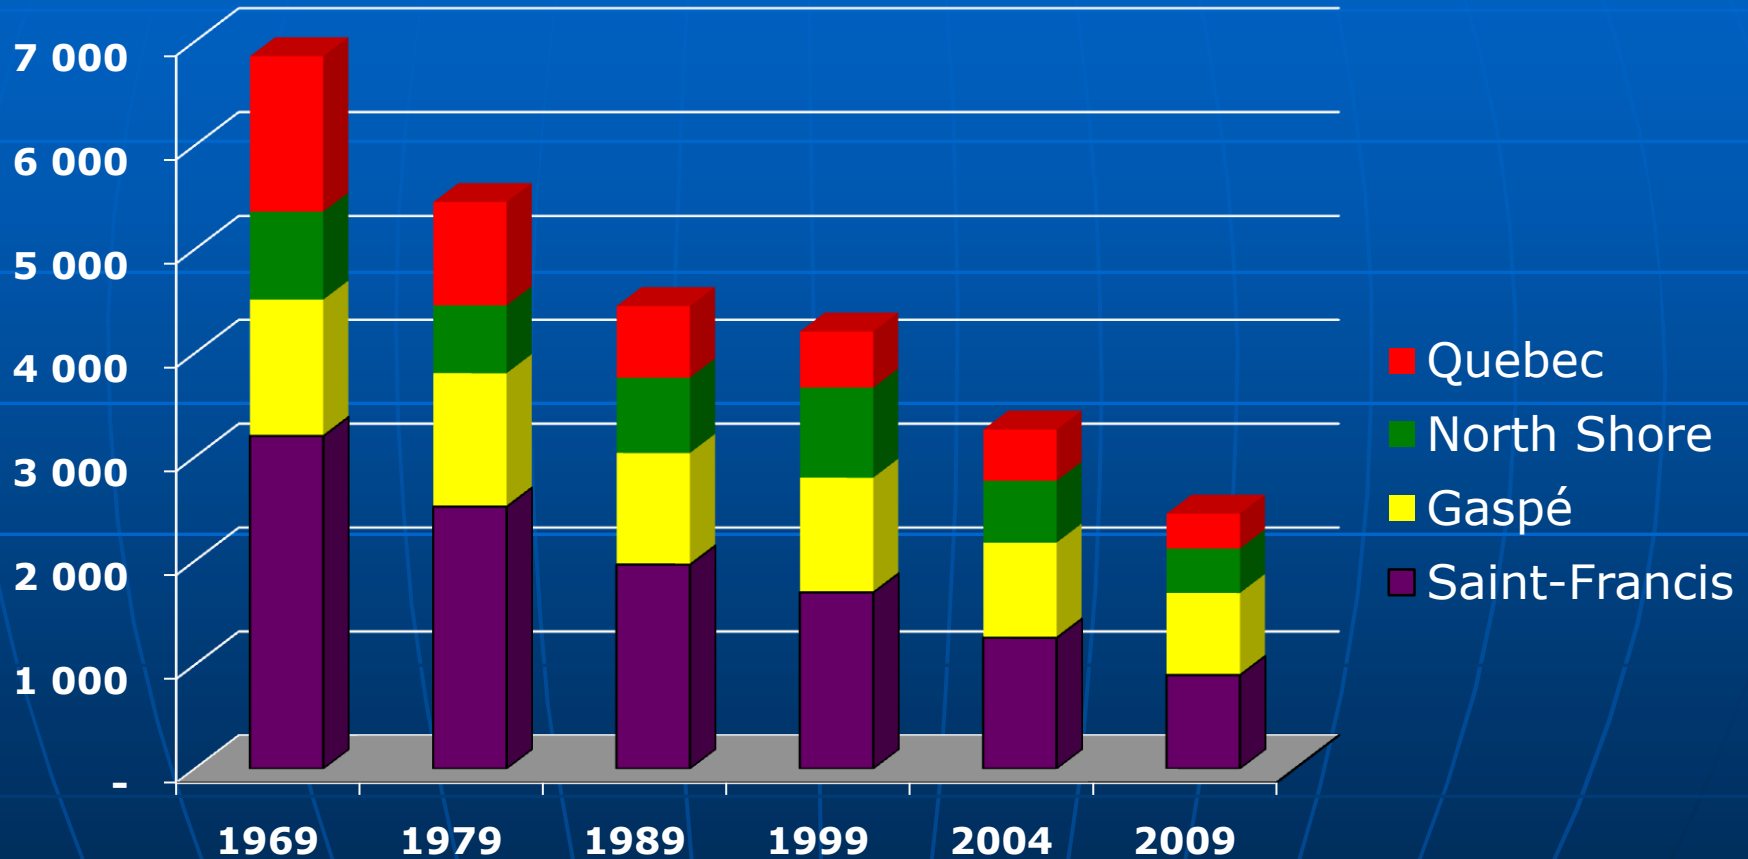

Diocese of Quebec

En Gaspésie - Îles de-la-Madeleine
le patrimoine religieux en héritage!

Vendredi 13 mai 2011

40 years in the Diocese of Quebec

40 years in the Diocese of Quebec

Households by Deanery

40 years in the Diocese of Quebec

Average Gift per Household in Current dollars

40 years in the Diocese of Quebec

Average Gift per Household in Constant dollars

30 years in the Diocese of Quebec

Average Attendance

40 years in the Diocese of Quebec