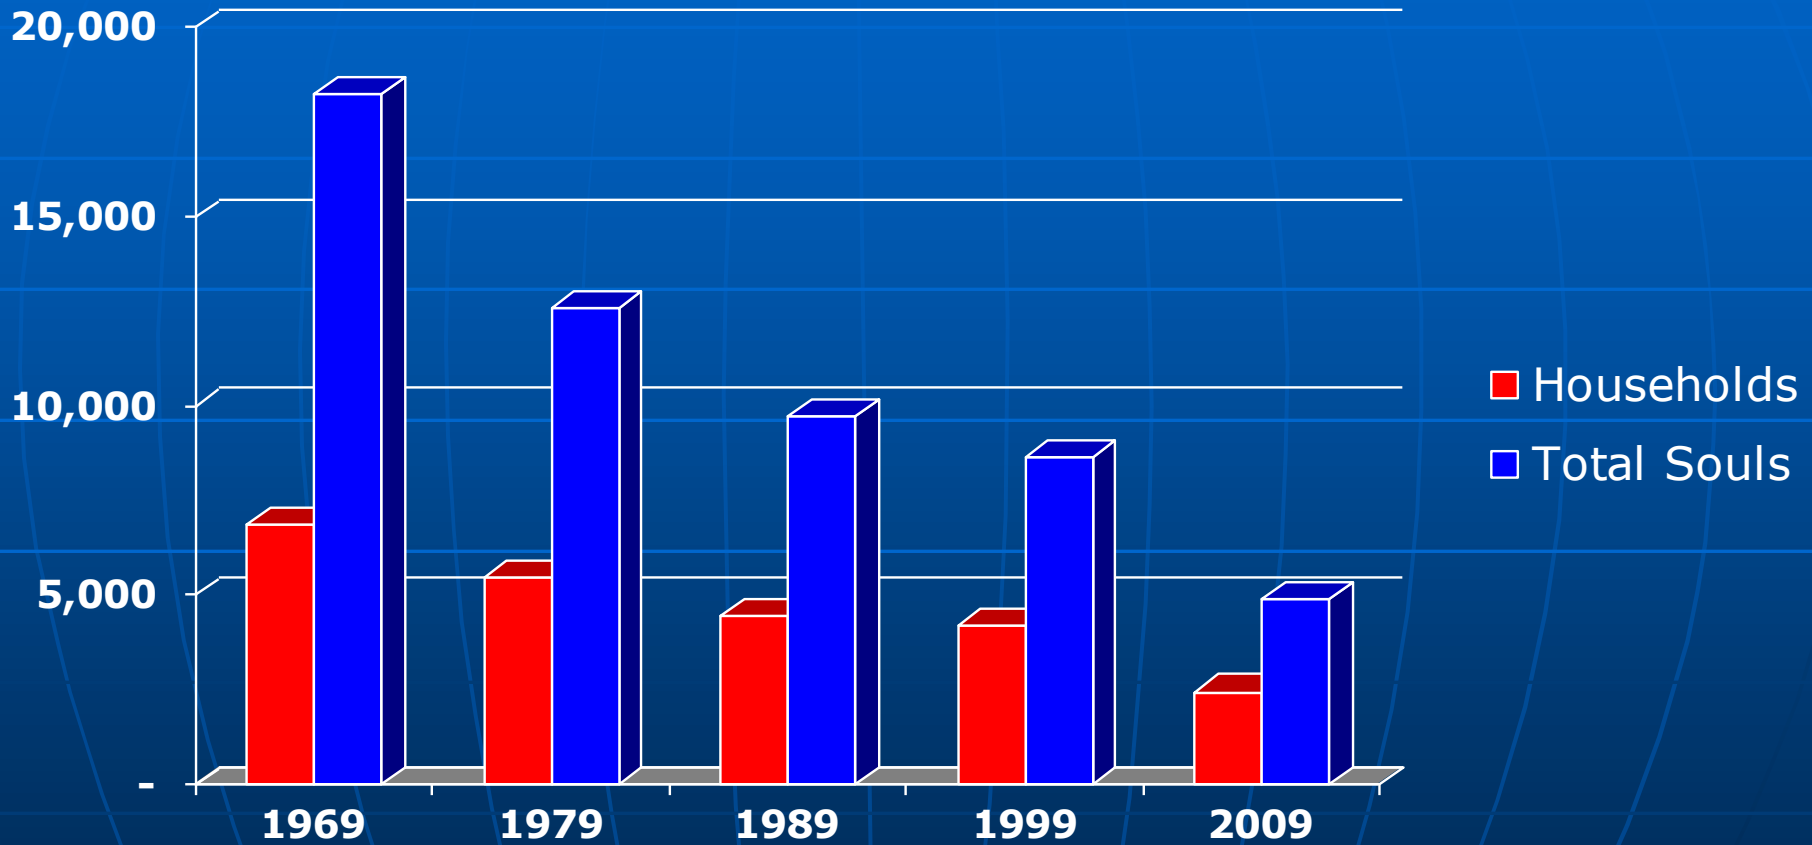

Diocese of Quebec

En Gaspésie - Îles de-la-Madeleine
le patrimoine religieux en héritage!

Vendredi 13 mai 2011

40 years in the Diocese of Quebec

40 years in the Diocese of Quebec

Households by Deanery

40 years in the Diocese of Quebec

Average Gift per Household in Current dollars

40 years in the Diocese of Quebec

Average Gift per Household in Constant dollars

30 years in the Diocese of Quebec

Average Attendance

40 years in the Diocese of Quebec