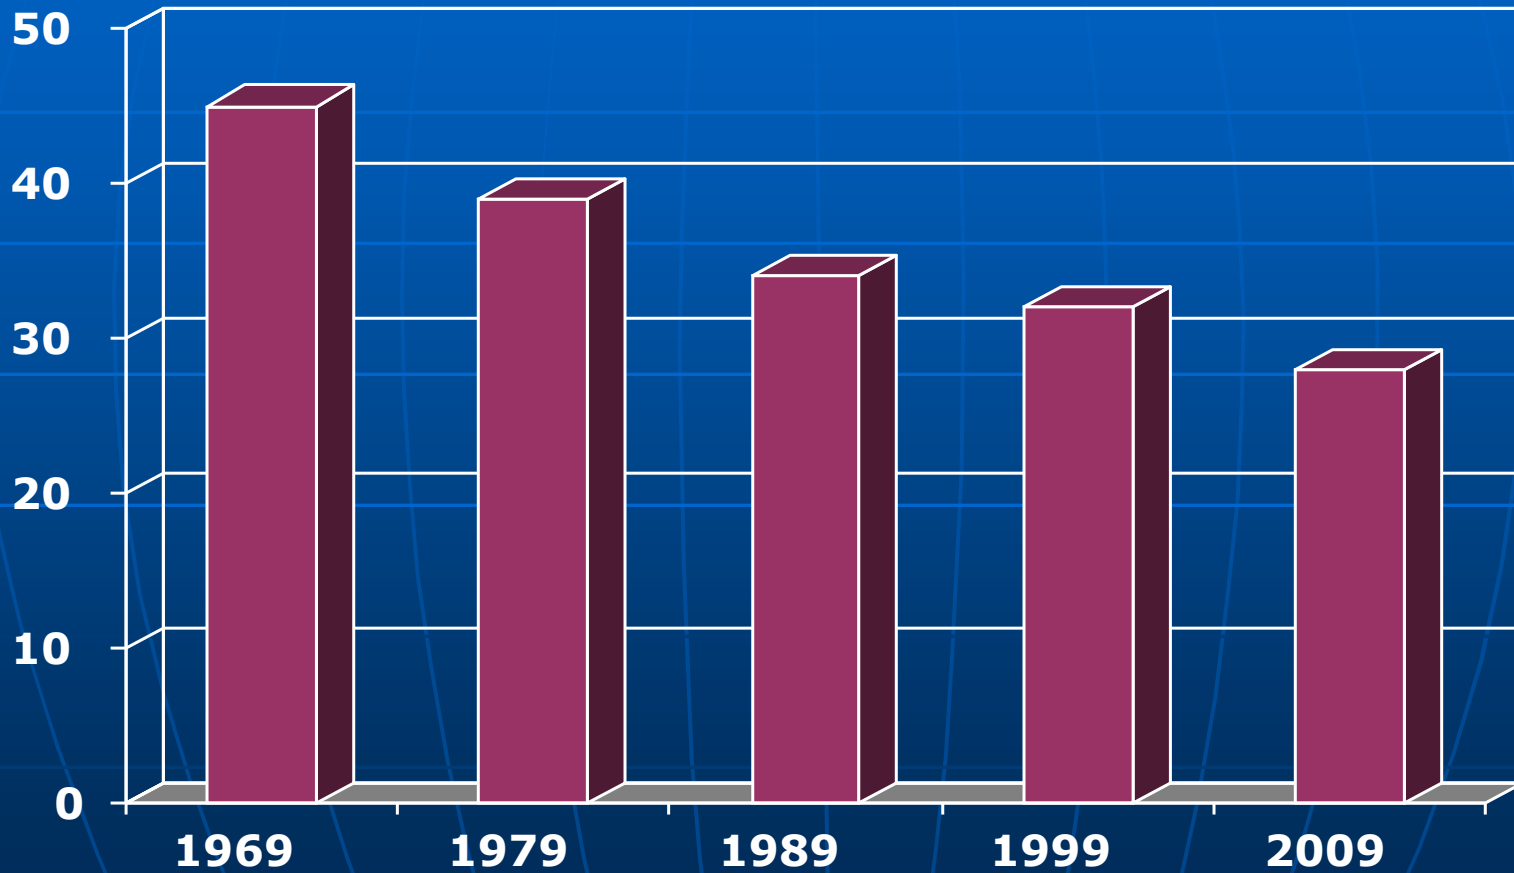

Number of Clergy by Deanery

40 years in the Diocese of Quebec

Number of Clergy